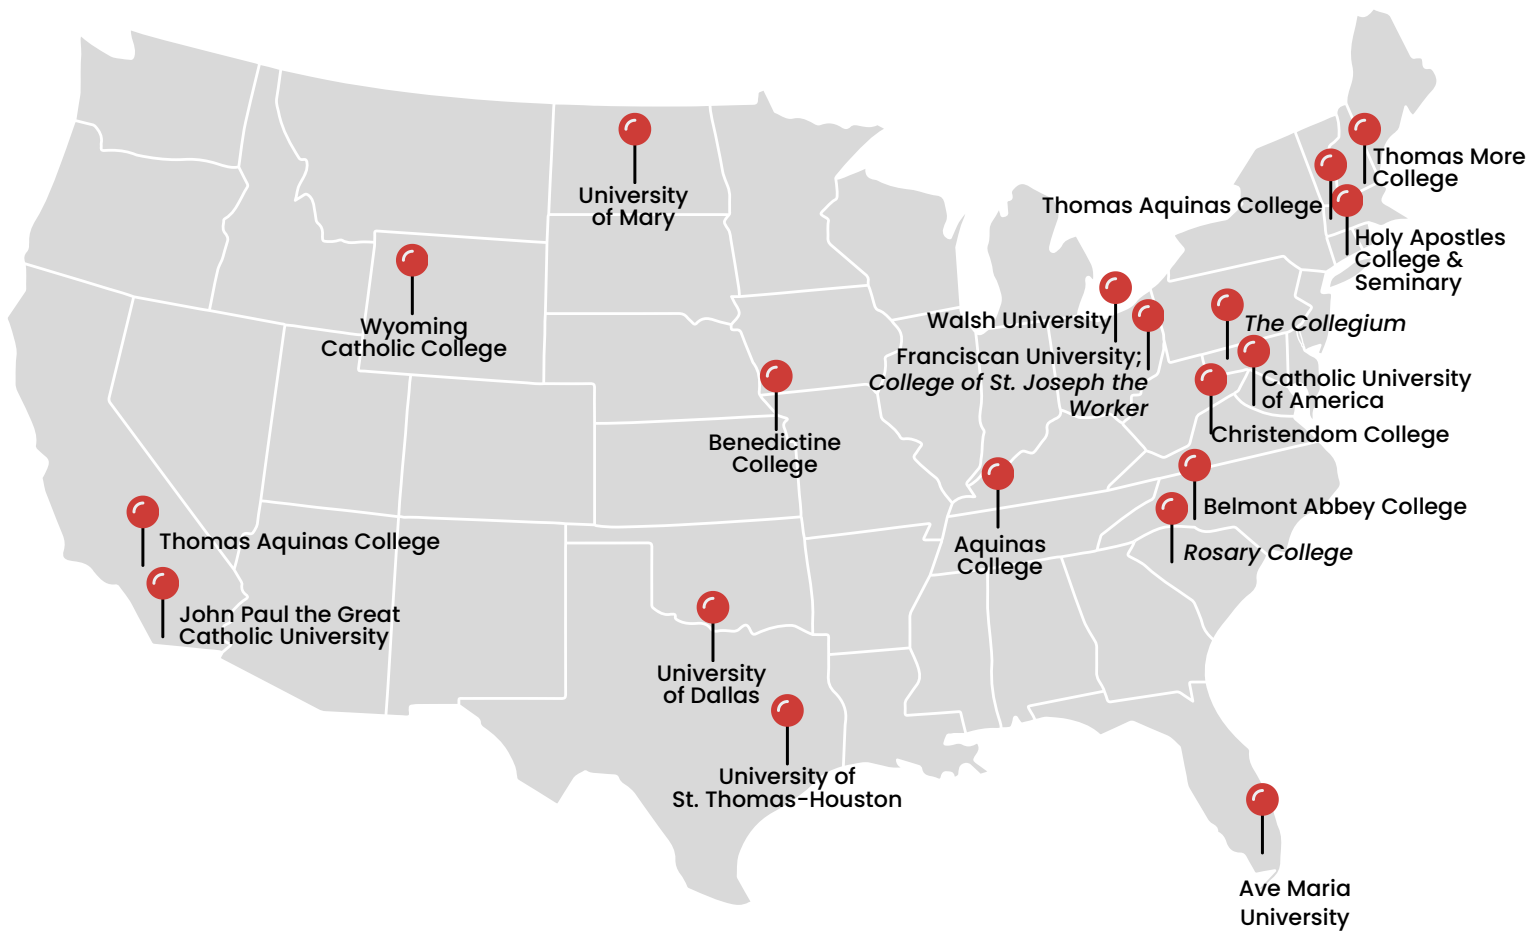

UNIVERSITY OF MARY

- [Cor Christi Institute](#)
 - July 7–11, 2025
 - July 14–18, 2025

UNIVERSITY OF NAVARRA

- [The Camino](#)
 - June 8–28, 2025

UNIVERSITY OF ST THOMAS HOUSTON

- [Summer Writers Institute](#)
 - June 12–14, 2025

WALSH UNIVERSITY

- [Ex Nihilo Summer Institute](#)
 - Dates TBD

WYOMING CATHOLIC COLLEGE

- [PEAK Program](#)
 - June 1–15, 2025
 - June 16–30, 2025

THE NEWMAN GUIDE

COLLEGE LOCATIONS

UNITED STATES NEWMAN GUIDE COLLEGES

- Aquinas College - Nashville, TN
- Ave Maria University - Ave Maria, FL
- Belmont Abbey College - Belmont, NC
- Benedictine College - Atchison, KS
- The Catholic University of America - Washington, DC
- Christendom College - Front Royal, VA
- Franciscan University of Steubenville - Steubenville, OH
- Holy Apostles College and Seminary - Cromwell, CT
- John Paul the Great Catholic University - Escondido, CA
- Thomas Aquinas College - Santa Paula, CA & Northfield, MA
- The Thomas More College of Liberal Arts - Merrimack, N.H.
- University of Dallas - Irving, TX
- University of Mary - Bismarck, ND
- University of St. Thomas Houston - Houston, TX
- Walsh University - North Canton, OH
- Wyoming Catholic College - Lander, WY